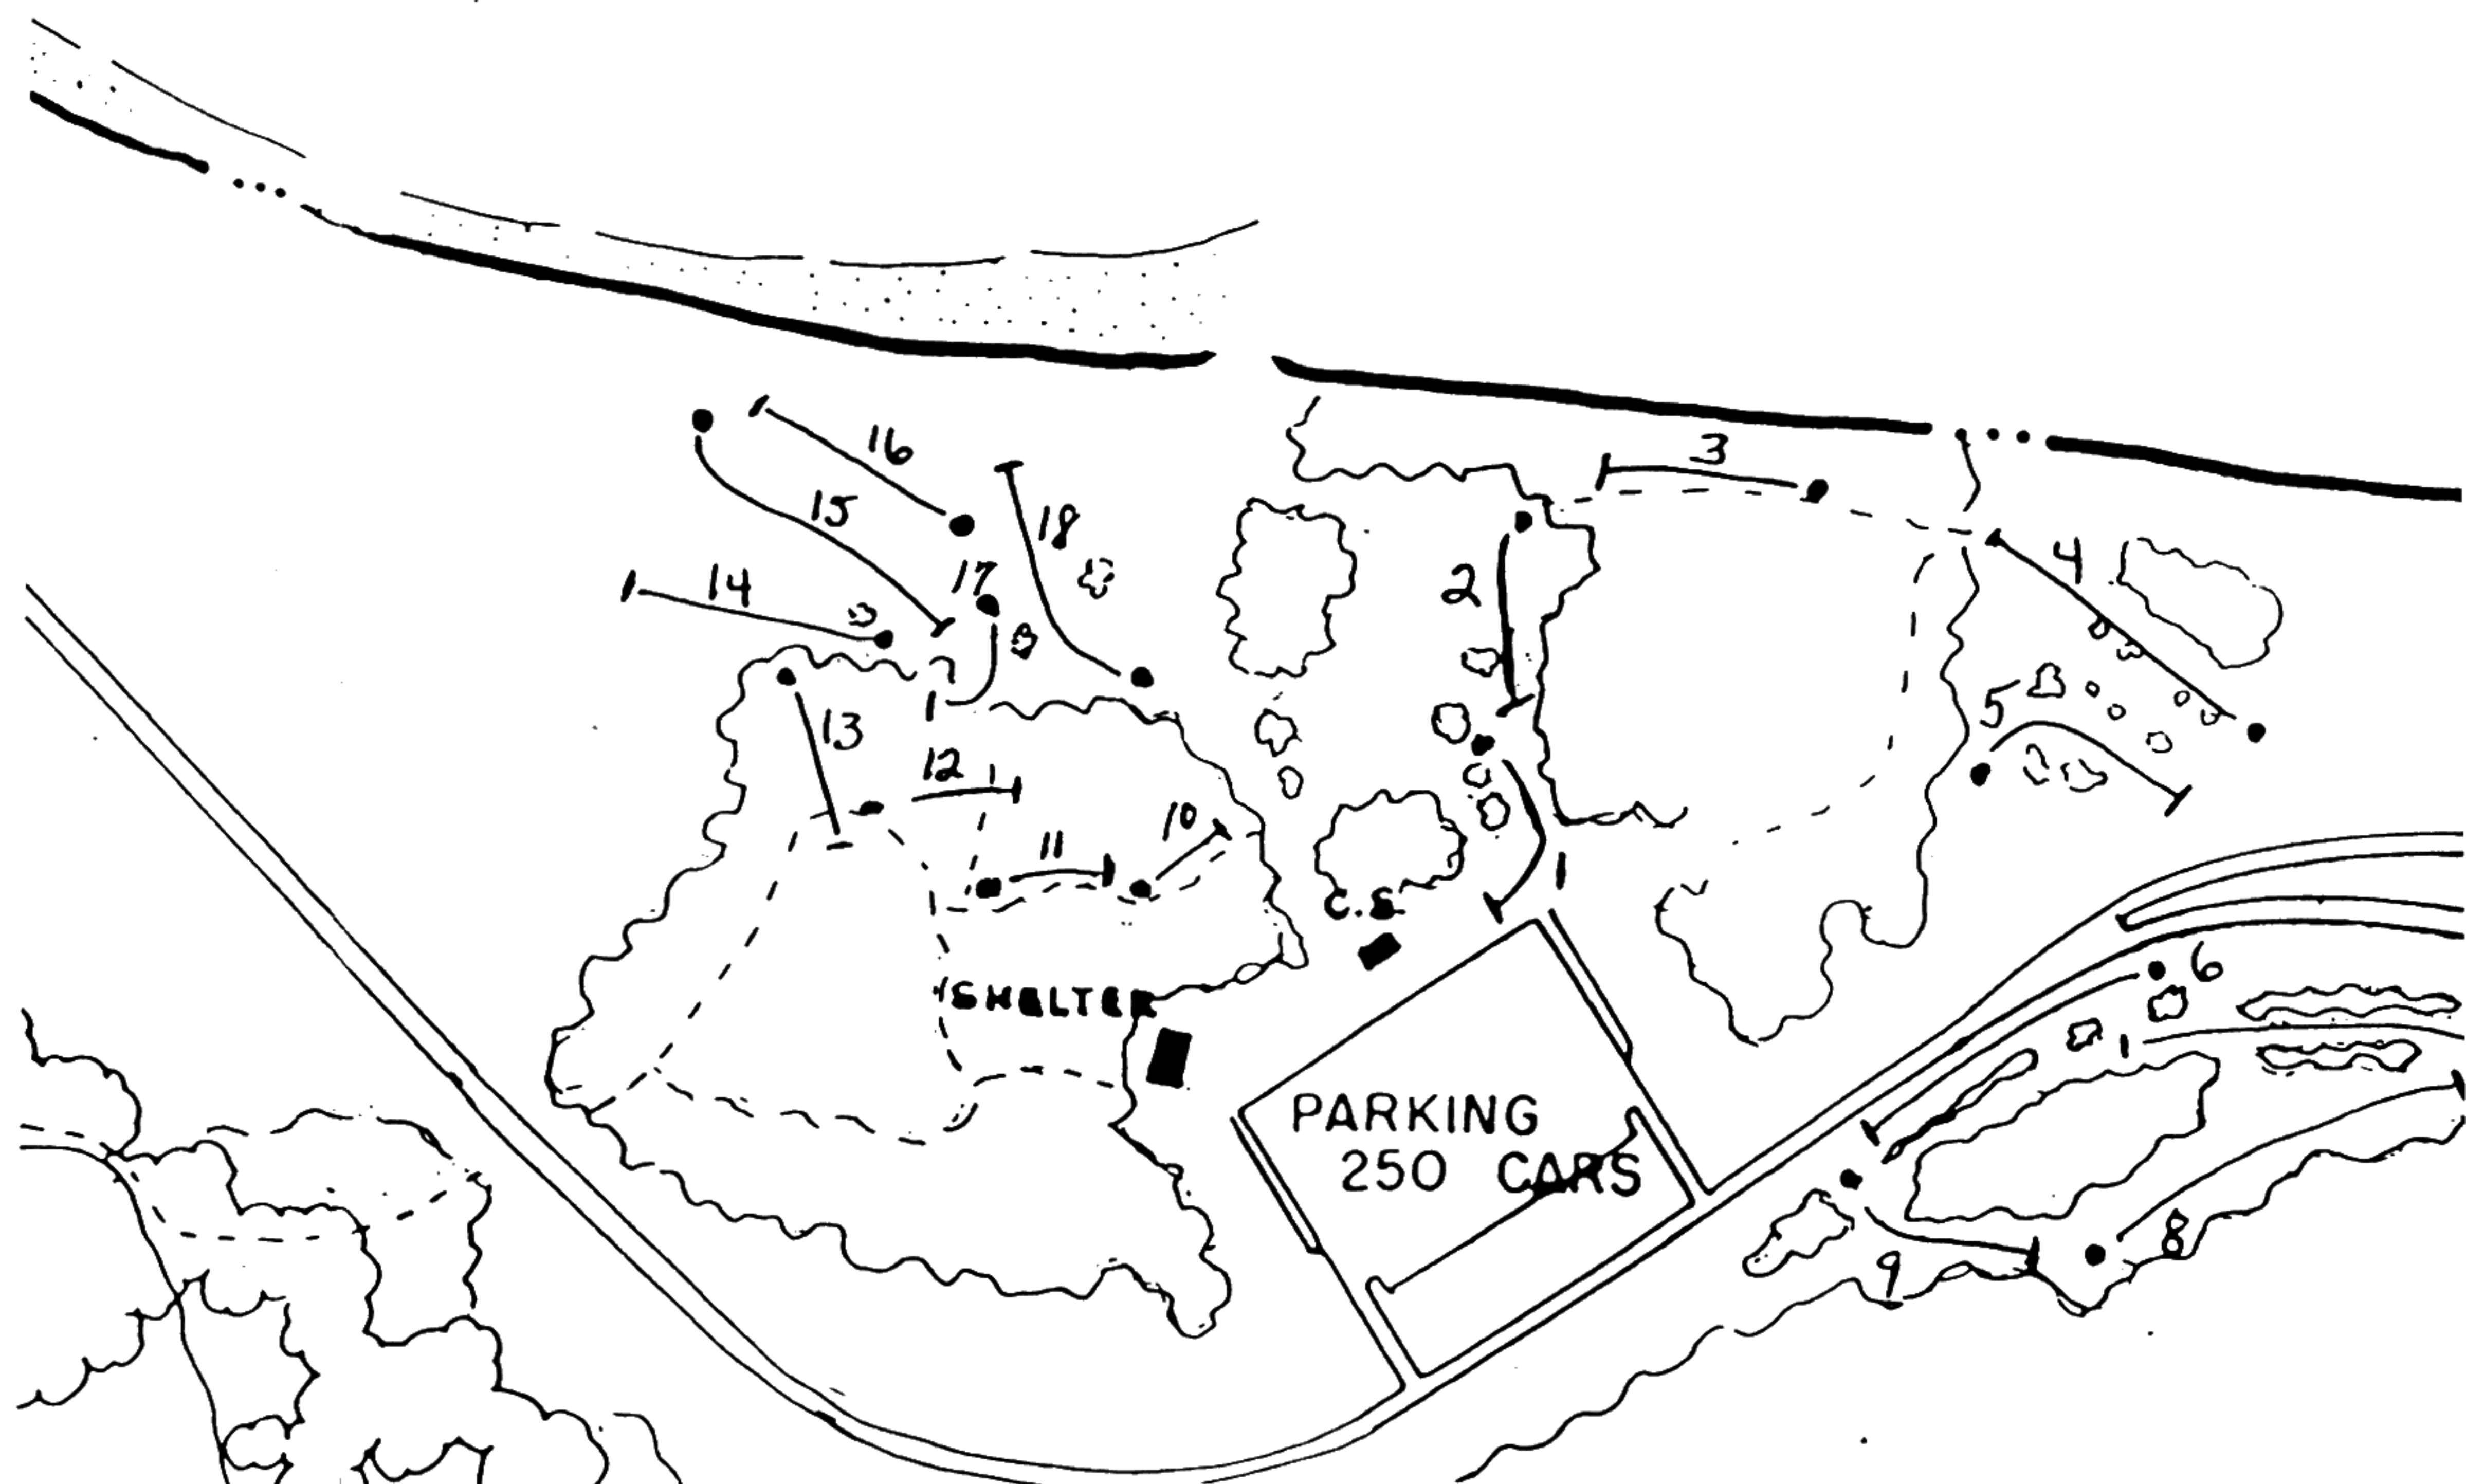

# Shore Winds

Disc Golf Course

Lakeside Beach State Park

Hole	1	2	3	4	5	6	7	8	9	Out	10	11	12	13	14	15	16	17	18	In	Total
Blue Tee	312	224	296	464	363	343	404	584	291	3281	218	163	244	296	356	536	463	245	484	3005	6286
White Tee	264	180	240	408	318	283	323	475	226	2717	203	132	229	269	315	444	400	212	405	2609	5326
Red Tee	209	132	199	344	274	233	249	390	175	2205	153	105	172	181	264	377	331	168	323	2074	4279
<b>Par</b>	<b>4</b>	<b>3</b>	<b>4</b>	<b>5</b>	<b>4</b>	<b>4</b>	<b>4</b>	<b>5</b>	<b>3</b>	<b>36</b>	<b>3</b>	<b>3</b>	<b>4</b>	<b>4</b>	<b>4</b>	<b>5</b>	<b>5</b>	<b>3</b>	<b>4</b>	<b>35</b>	<b>71</b>

Rules of Play: HONORS - Player with lowest score on previous hole shoots first TEE SHOTS - Must be released from behind tee blocks  
 Etiquette: Wait until players ahead are out of range before shooting. Be courteous to other park visitors. Allow faster groups to play through. **DO NOT LITTER**  
 Penalties: OUT OF BOUNDS - White Stakes on holes 1, 4, 5, 16, 18 Rethrow from entry point plus one throw penalty  
 HAZARDS - Red Staked Areas on holes 4, 5, 14, 16 and ROADWAYS. Throw from point of entry or nearest spot of relief, no closer to basket, plus one throw penalty.